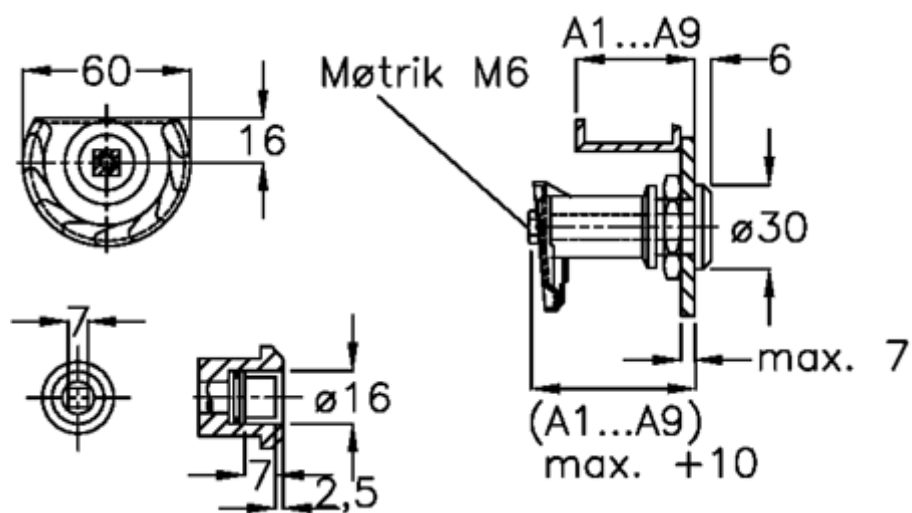

# Data Sheet

Article number: 209180131  
Description: E+G Door lock  
GN 119-VK7-A3-NI

## Measures

Door + frame thickness = 27-35

Measure type = A3